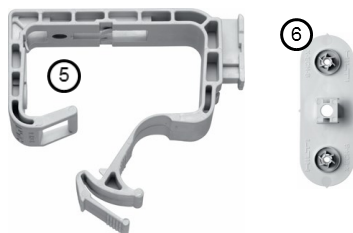

Plastična podložka

285718	X-ET MX (250x)
--------	----------------

Elektro spone - odprte

285719	X-EKS 16 MX (100x)
285720	X-EKS 20 MX (100x)
285721	X-EKS 25 MX (100x)
285722	X-EKS 32 MX (100x)
285723	X-EKS 40 MX (100x)

Elektro spone - zaprte

274083	X-EKSC 16 MX (100x)
274086	X-EKSC 20 MX (100x)
274087	X-EKSC 25 MX (100x)
386469	X-EKSC 32 MX (100x)
386470	X-EKSC 40 MX (100x)

Kabelsko streme

285712	X-EKB 4 MX (100x)
285713	X-EKB 8 MX (100x)
285714	X-EKB 16 MX (25x)

Držala vezic

285709	X-ECT MX (100x)	①
285710	X-ECT UV MX (100x)	②
432947	X-ECT 40 MX (50x)	③
2095183	X-UCT MX (100x)	④

Plastična držala snopov kablov

2018247	X-ECH 15 MX (100x)	⑤
2018248	X-ECH 30 MX (50x)	
2018391	X-ECH-B MX (50x)	⑥
2018729	X-ECH 15/B MX kit (100x)	⑤+⑥
2018891	X-ECH 30/B MX kit (50x)	