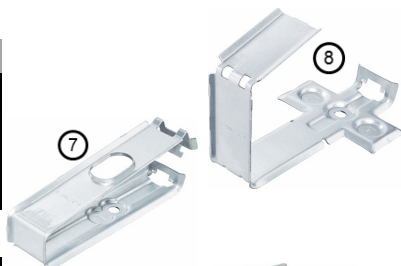

Kovinska držala snopov kablov

2142825	X-EKB-FE 8 MX (50x)	
2142824	X-EKB-FE 15 MX (50x)	⑦
2142823	X-ECH-FE 15 MX (50x)	
2142822	X-ECH-FE 30 MX (50x)	⑧