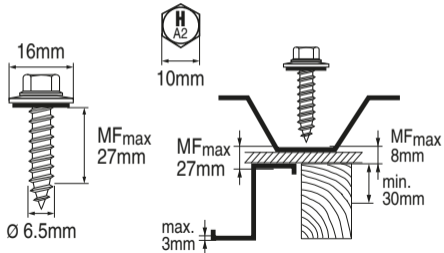

S-MP 53S 6.5x38

80451

Rostfrei / Inox / Stainless A2