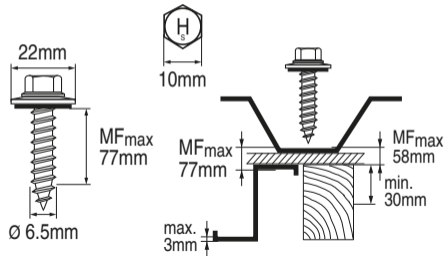

S-MP 73S 6.5x88

#285212

Rostfrei / Inox / Stainless

2081919-07.2023