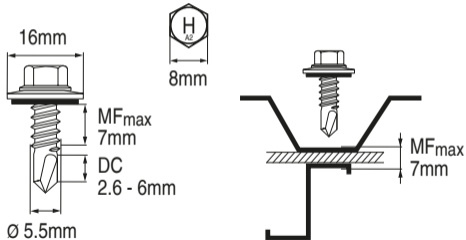

S-MD 53 S 5.5 x 25

413434

Rostfrei / Inox / Stainless A2

2009399