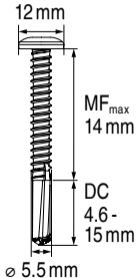

S-MD05PS 5,5x40

2229863

Rostfrei/Inox/Stainless A2

2247886-03.2020