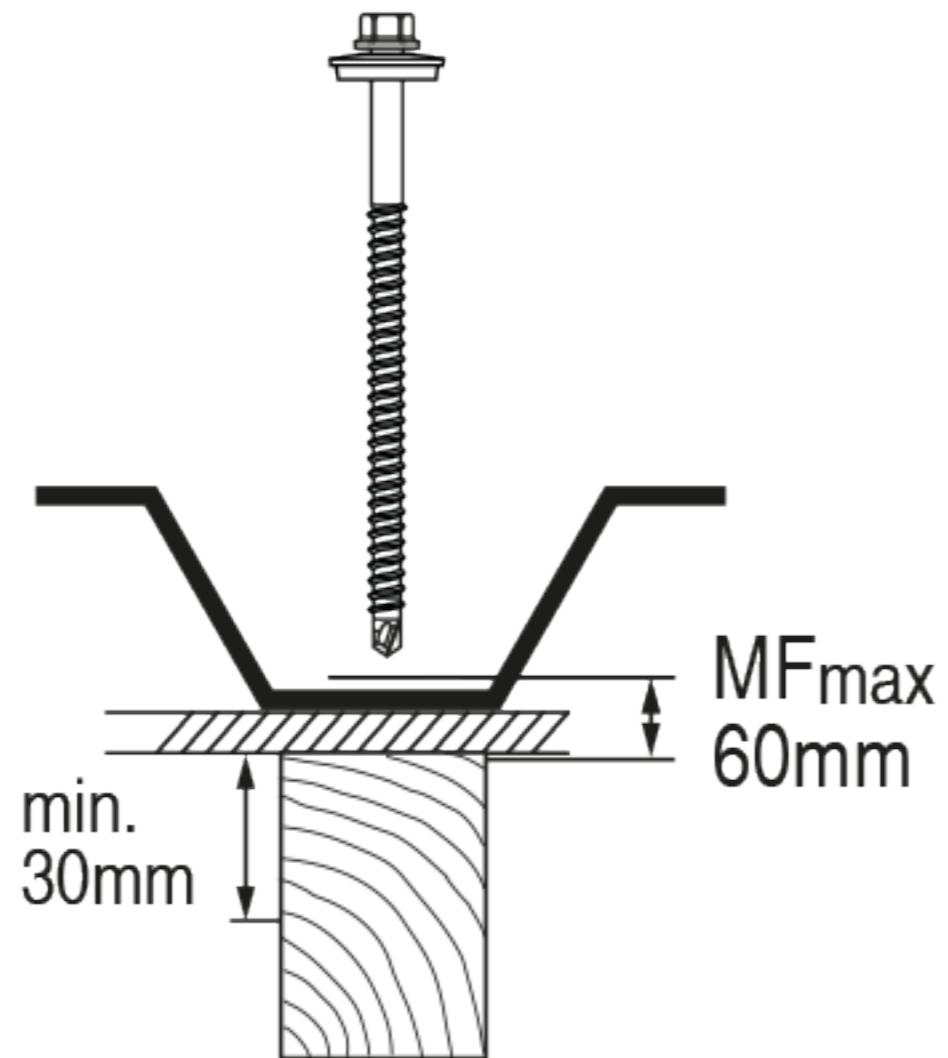

# S-MDW61S 6,5x100

# 2284780

DC  
0.4-2mm

Rostfrei / Inox / Stainless A2

2289608