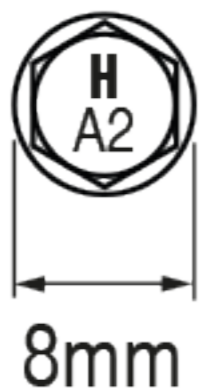

# S-MDW61S 6,5x100

# 2284780

DC  
0.4-2mm

Rostfrei / Inox / Stainless A2

2289608